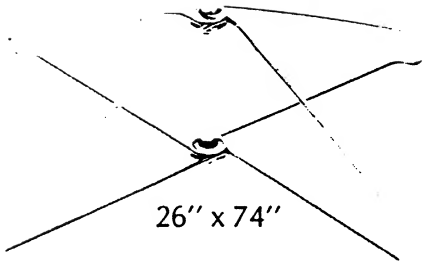

Fast-moving **BIG RED** Ball Pen **\$2.98**

Assortment No. 9-989-3(6)

144 pens, assorted colors, carded on floor stand display.

List price . . . \$432.00

- Only 26 inches wide at base
- 74 inches high complete with header
- Sets up in seconds
- Shipping weight 18 lbs.